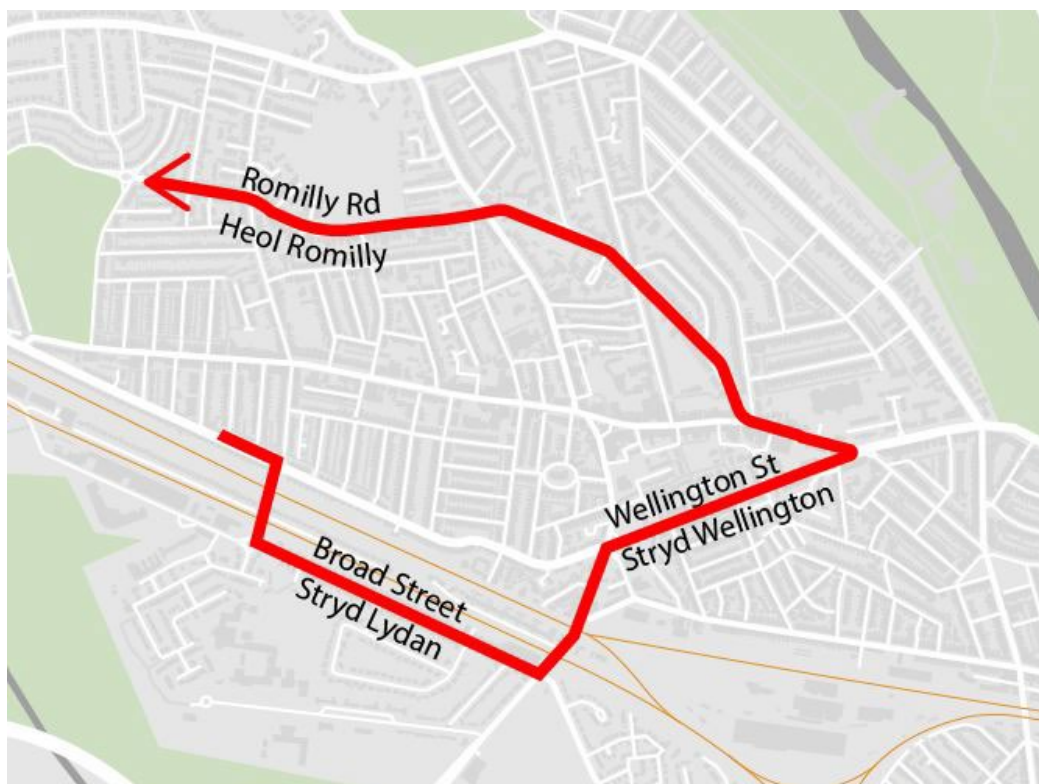

### Estimated Pick-Up Time and stop

08:05 Lansdowne Road

08:10 Broad Street

08:15 Wellington Street

08:18 Cowbridge Road East

08:23 Wyndham Crescent

08:25 Romily Road

08:28 Chargot Road

08:30 Pencisely Road

08:55 at Mary Immaculate School

### Departure time

15:15 at Mary Immaculate School