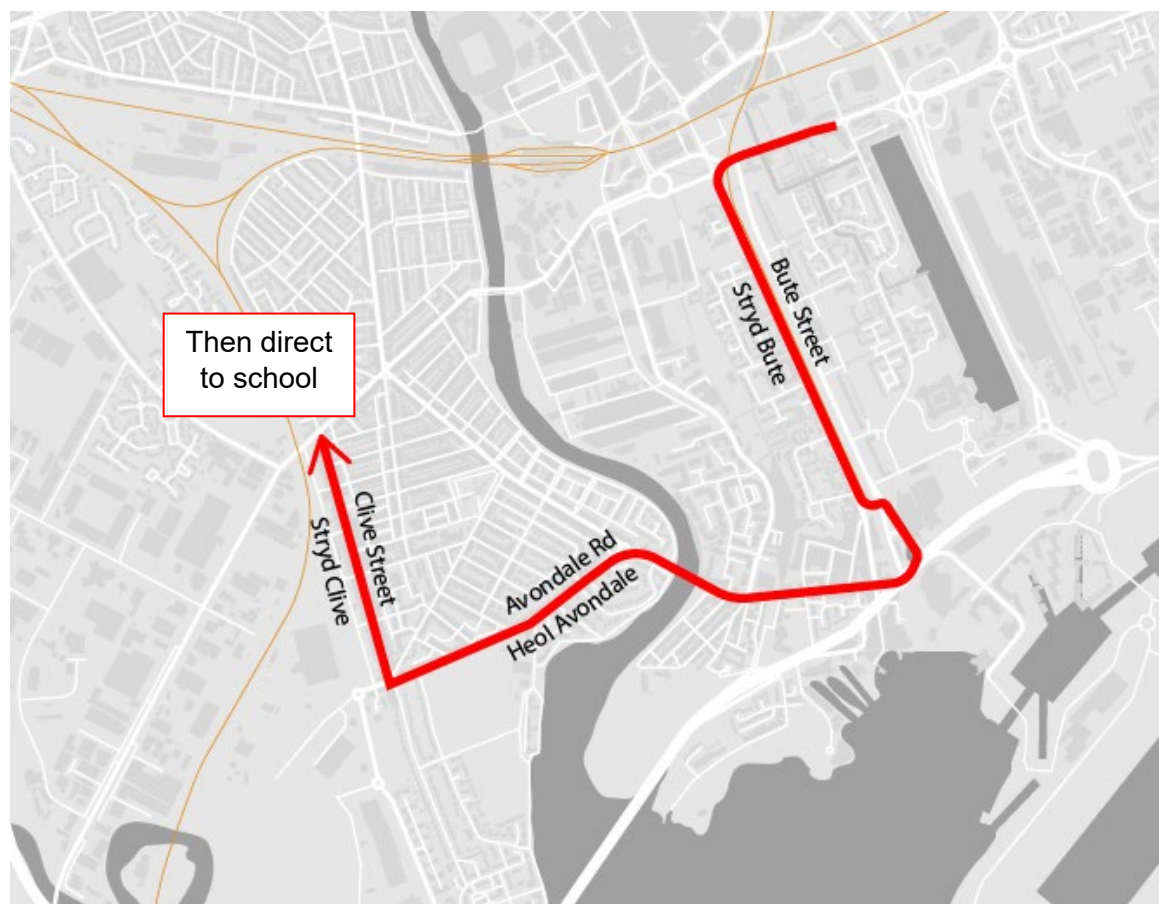

Route: R055 Mary Immaculate (Butetown/Grangetown)

Contractor: Wheadon's Coaches

Tel: 029 2057 5333

The bus will stop at all bus stops along this route

Estimated Pick-Up Time and stop

08:15	Tyndall Street
08:17	Bute Street
08:22	James Street
08:25	Avondale Road
08:28	Clive Street
08:55	Mary Immaculate School

Departure time

15:15	Mary Immaculate School
-------	------------------------

Llwybr: R055 Mary Immaculate (Butetown/Grangetown)

Contractwr: New Adventure Travel

Ffôn: (029) 2044 2040

Bydd y bws yn stopio ym mhob safle bws ar hyd y llwybr hwn.

Amcangyfrif o'r amser casglu a stopio

08:15	Stryd Tyndall
08:17	Stryd Bute
08:22	Stryd James
08:25	Heol Avondale
08:28	Stryd Clive
08:55	Mary Immaculate School

Amser Gadael

15:15	Mary Immaculate School
-------	------------------------